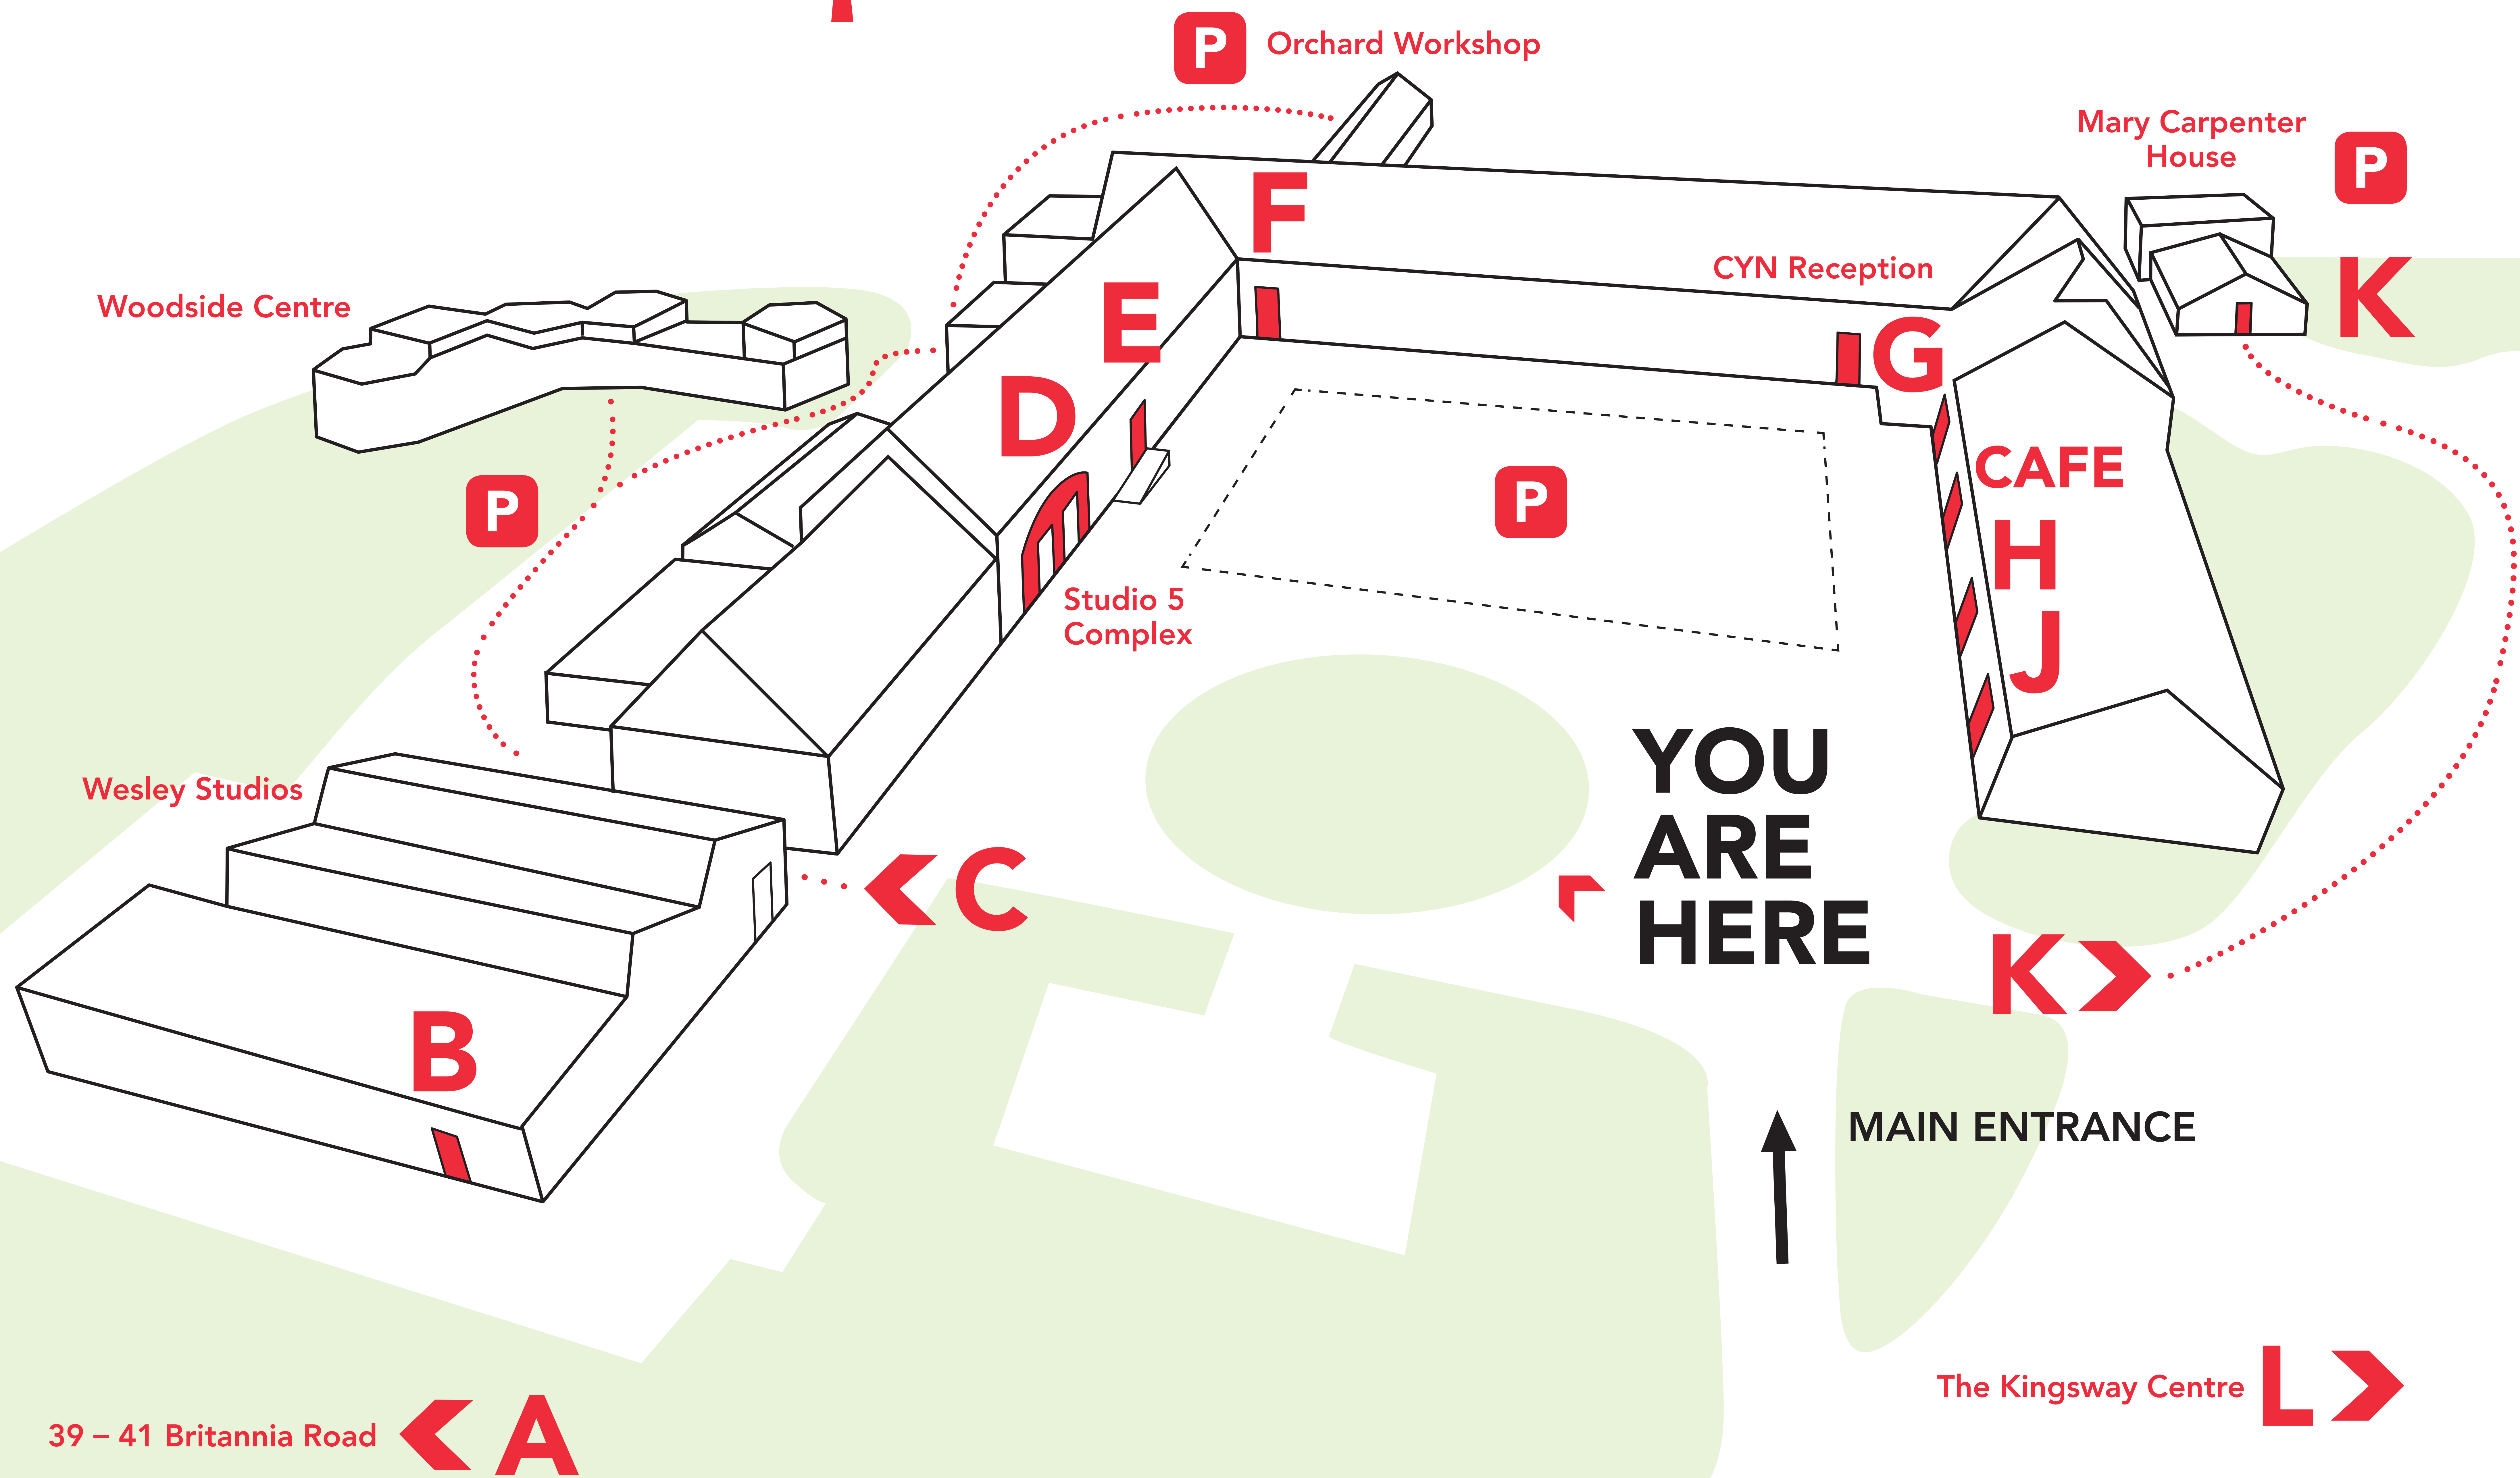

Welcome to

KINGSWOOD ESTATE

ACOUSTIC ARTS	C
ALZHEIMERS SOCIETY / THE LIMES	C
AMDARIS LLP	G
BARNARDOS	E
CAFE - THE WITHIES	
CIRCOMEDIA	E
CREATIVE YOUTH NETWORK PROJECTS	D
CREATIVE YOUTH NETWORK RECEPTION	G
DHI	G
E.R.I.C.	E
ESSENTIAMAIL	K
JESSIE MAY TRUST	E
KIDS	C
KINERGY	K
KINGSWAY CENTRE	L
KINGSWOOD COMMUNITY TRANSPORT	G
KINGSWOOD GYMNASTIC AND TRAMPOLINE CENTRE	C
MAGIC ROCKET DAY NURSERY	A
ORCHARD STUDIO	J
ORCHARD WORKSHOPS	C
SENSE - WOODSIDE CENTRE	C
SENSE COMMUNITY SUPPORT SERVICES	F
STUDENT ACCOMMODATION	A
STUDIO 1	H
STUDIO 2	H
STUDIO 4	G
STUDIO 5	D
SURVIVE	G
WESTCOTT STUDIO	D